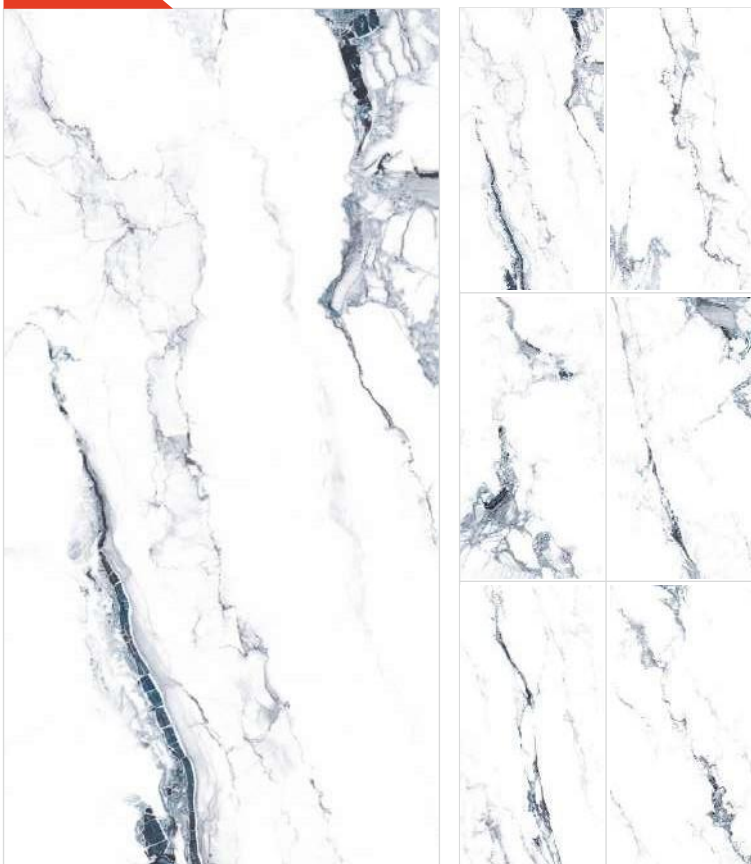

**INDIGO
TEAL**

SIZE
600X
1200MM

FINISH
HIGH
GLOSSY

R-6

Elegante
Collection